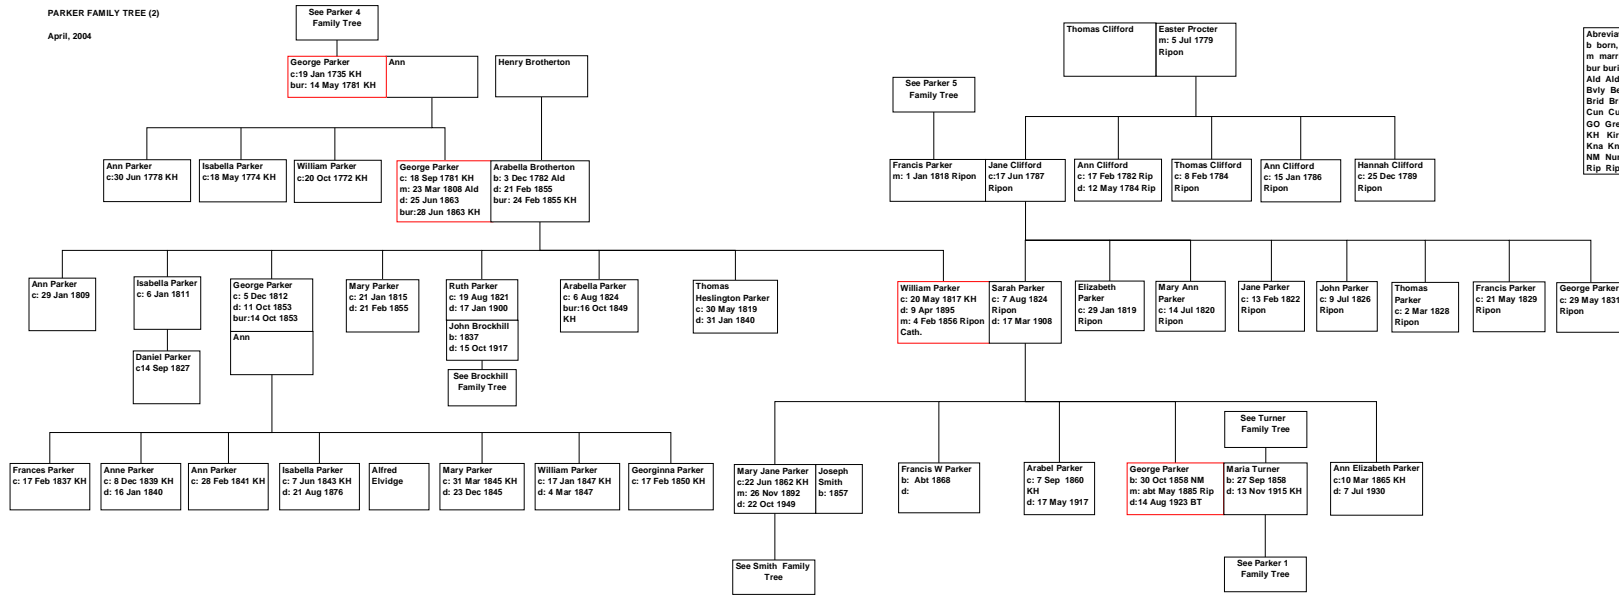

PARKER FAMILY TREE (2)

April, 2004

Abbreviations
b born, c christened
m married, d died
bur buried
Ald Aldborough
Bvly Beverly
Bvd Bridlington
Cun Cundall
GO Great Ouseburn
KH Kirby Hill
Kna Knaresborough
NM Nun Monkton
Rip Ripon