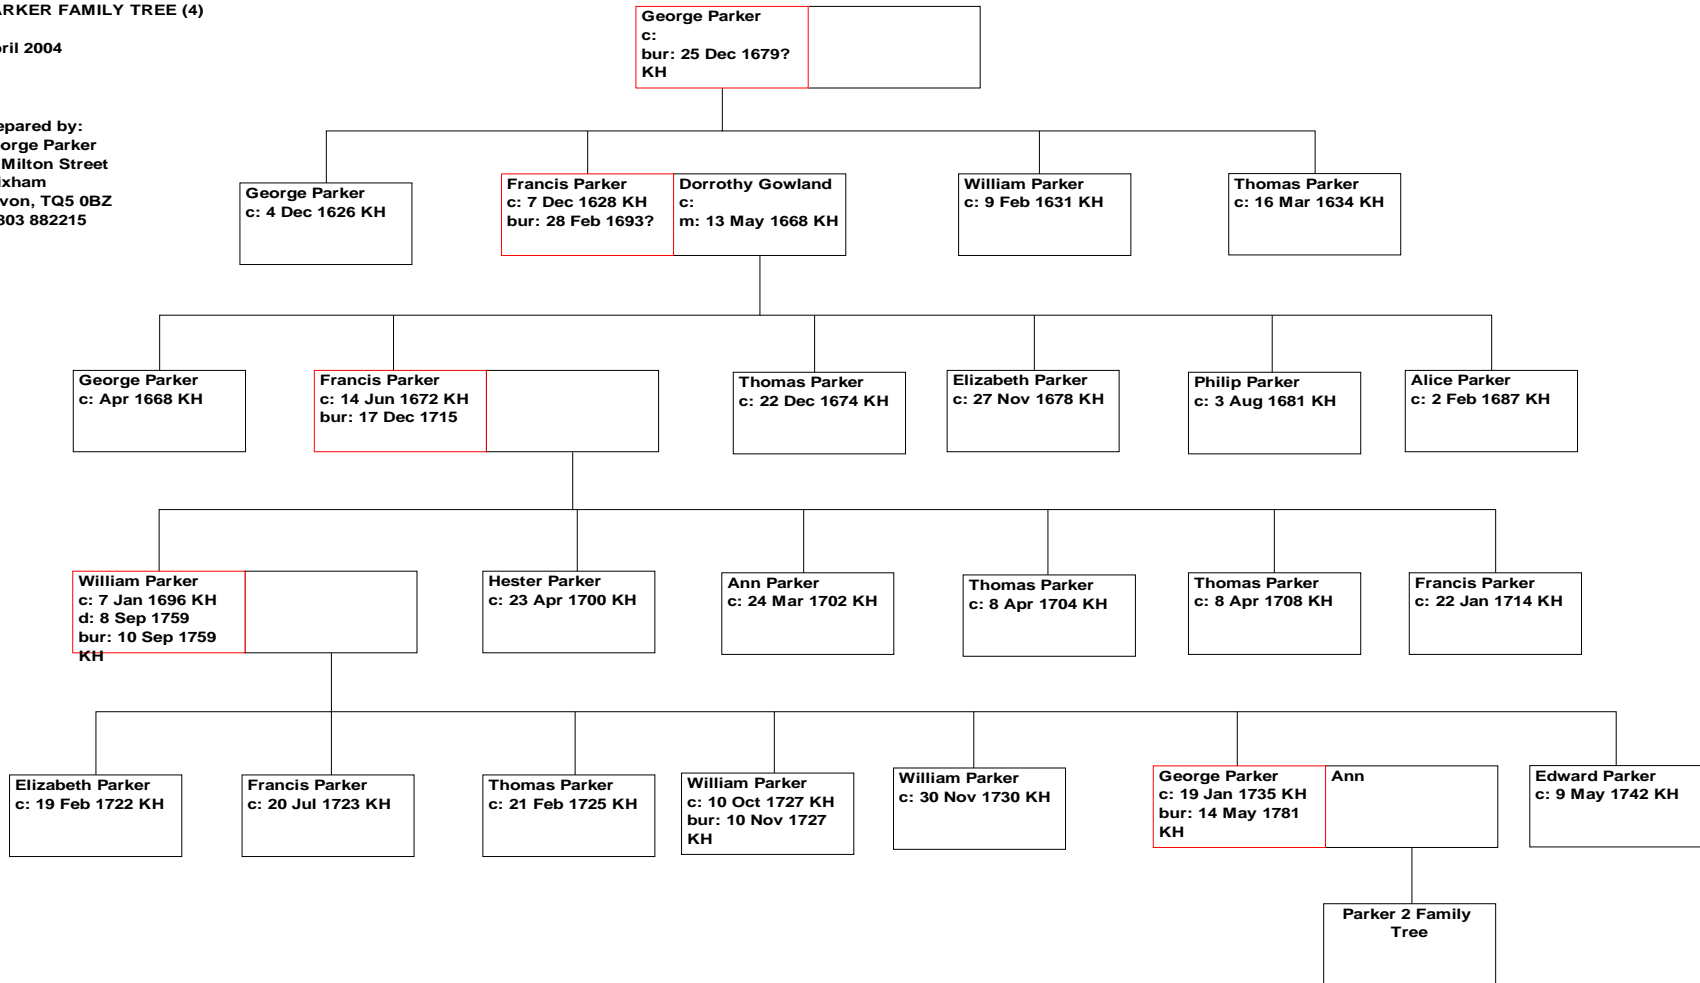

**PARKER FAMILY TREE (4)**

April 2004

Prepared by:  
George Parker  
46 Milton Street  
Brixham  
Devon, TQ5 0BZ  
01803 882215

PARKER FAMILY TREE (2)

April, 2004

Abbreviations  
 b born, c christened  
 m married, d died  
 bur buried  
 Ald Aldborough  
 Bvly Beverly  
 Bvd Bridlington  
 Cun Cundall  
 GO Great Ouseburn  
 KH Kirby Hill  
 Kna Knaresborough  
 NM Nun Monkton  
 Rip Ripon

Prepared by:  
 George Parker  
 46 Milton Street  
 Brixham  
 Devon, TQ5 0BZ  
 01803 882215